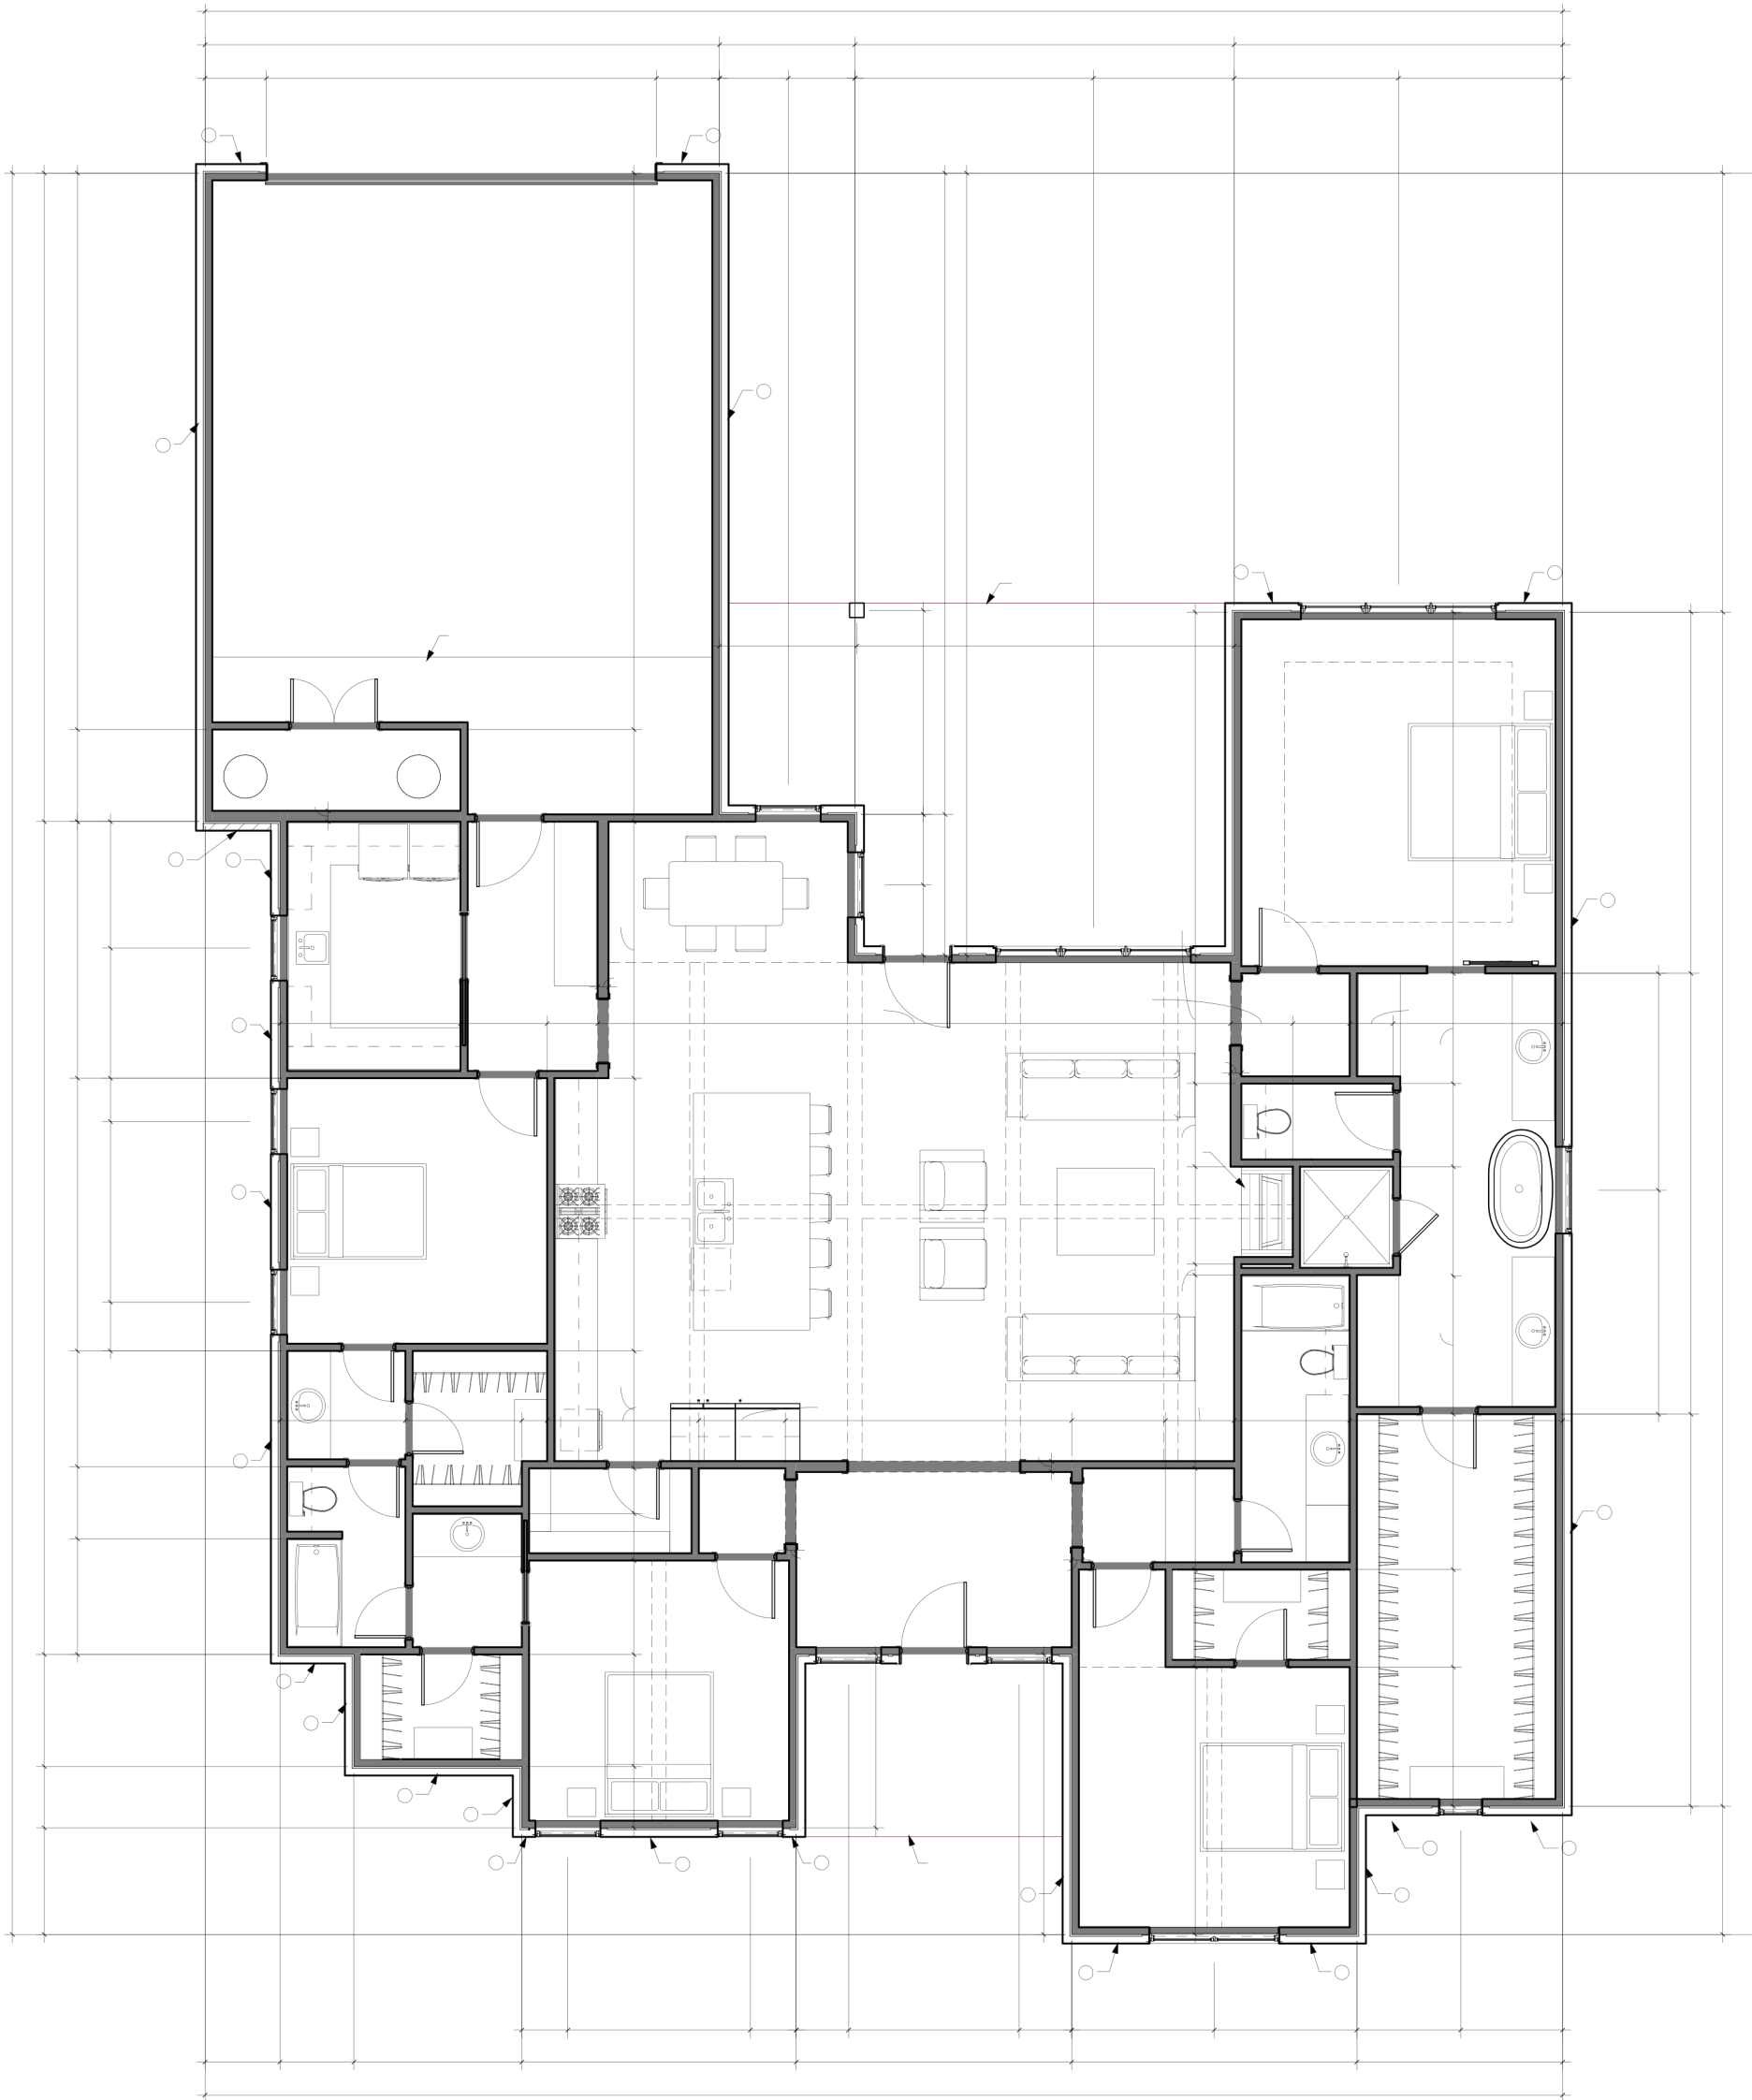

# Lot 167, Stratford Pointe

[www.platinumhomeslubbock.com](http://www.platinumhomeslubbock.com)

**PLATINUM**  
HOMES

806.773.5800

- 4428 142nd St.
- 2,806 Sq. Ft.
- 4 Bedrooms
- 3 Bathrooms
- 2 Car Garage
- Detached garage